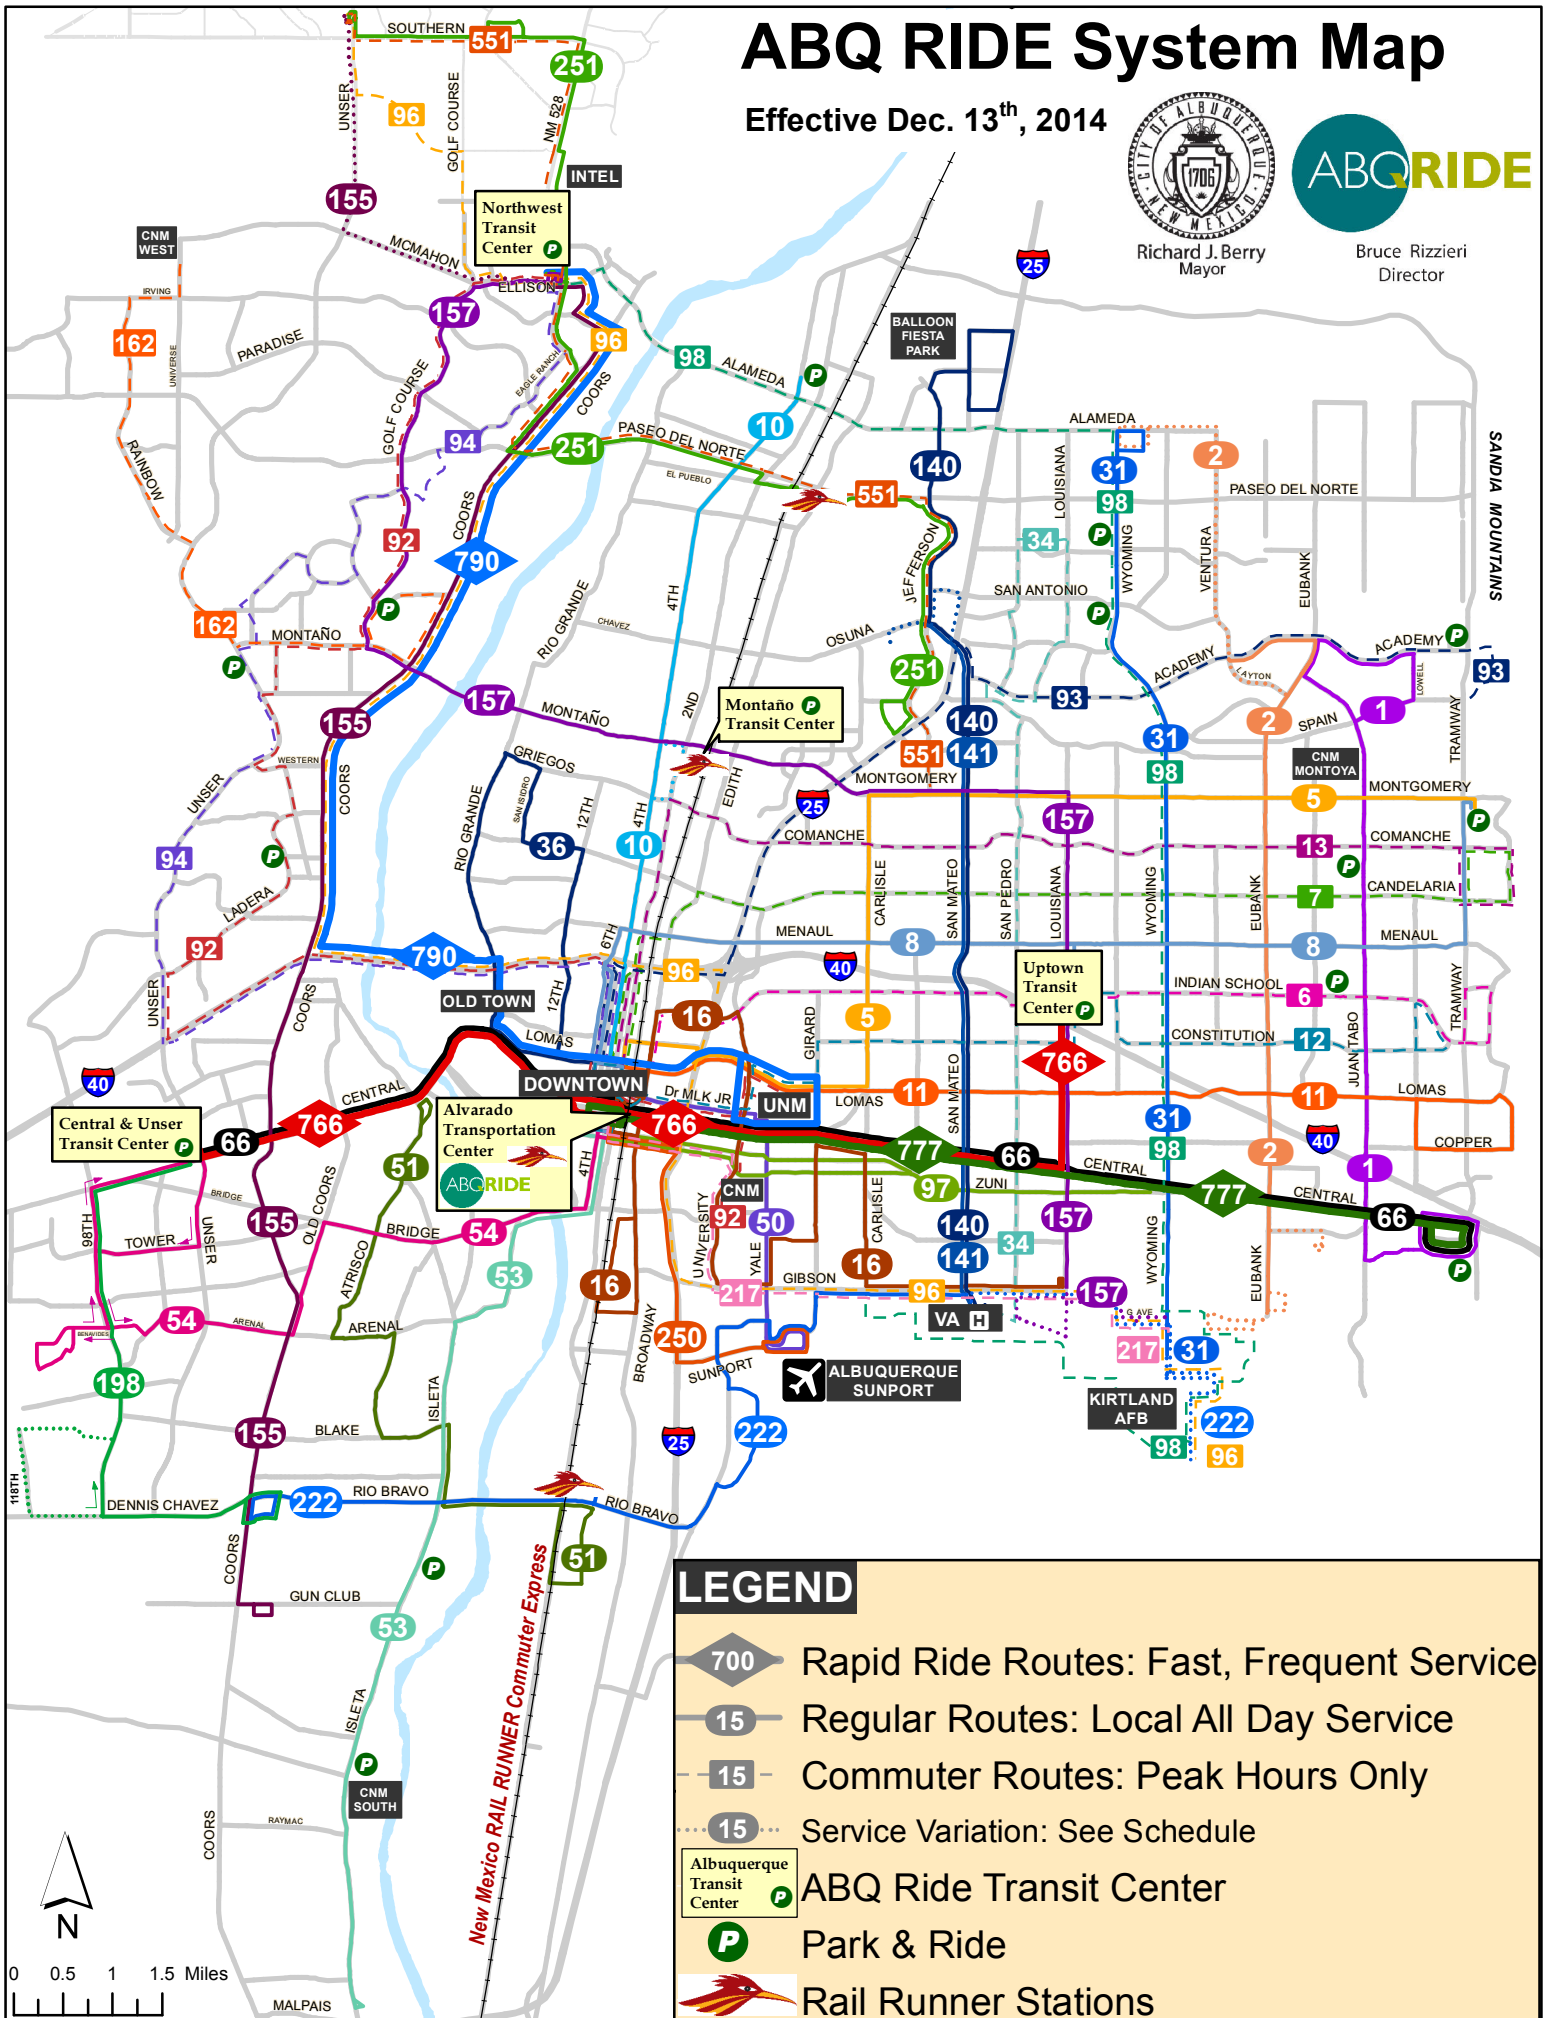

ABQ RIDE System Map

Effective Dec. 13th, 2014

Richard J. Berry
Mayor

Bruce Rizzieri
Director

LEGEND

-  Rapid Ride Routes: Fast, Frequent Service
-  Regular Routes: Local All Day Service
-  Commuter Routes: Peak Hours Only
-  Service Variation: See Schedule
-  Albuquerque Transit Center
-  Park & Ride
-  Rail Runner Stations

For more detailed information visit www.myabqride.com or call 243-7433 (243-RIDE)